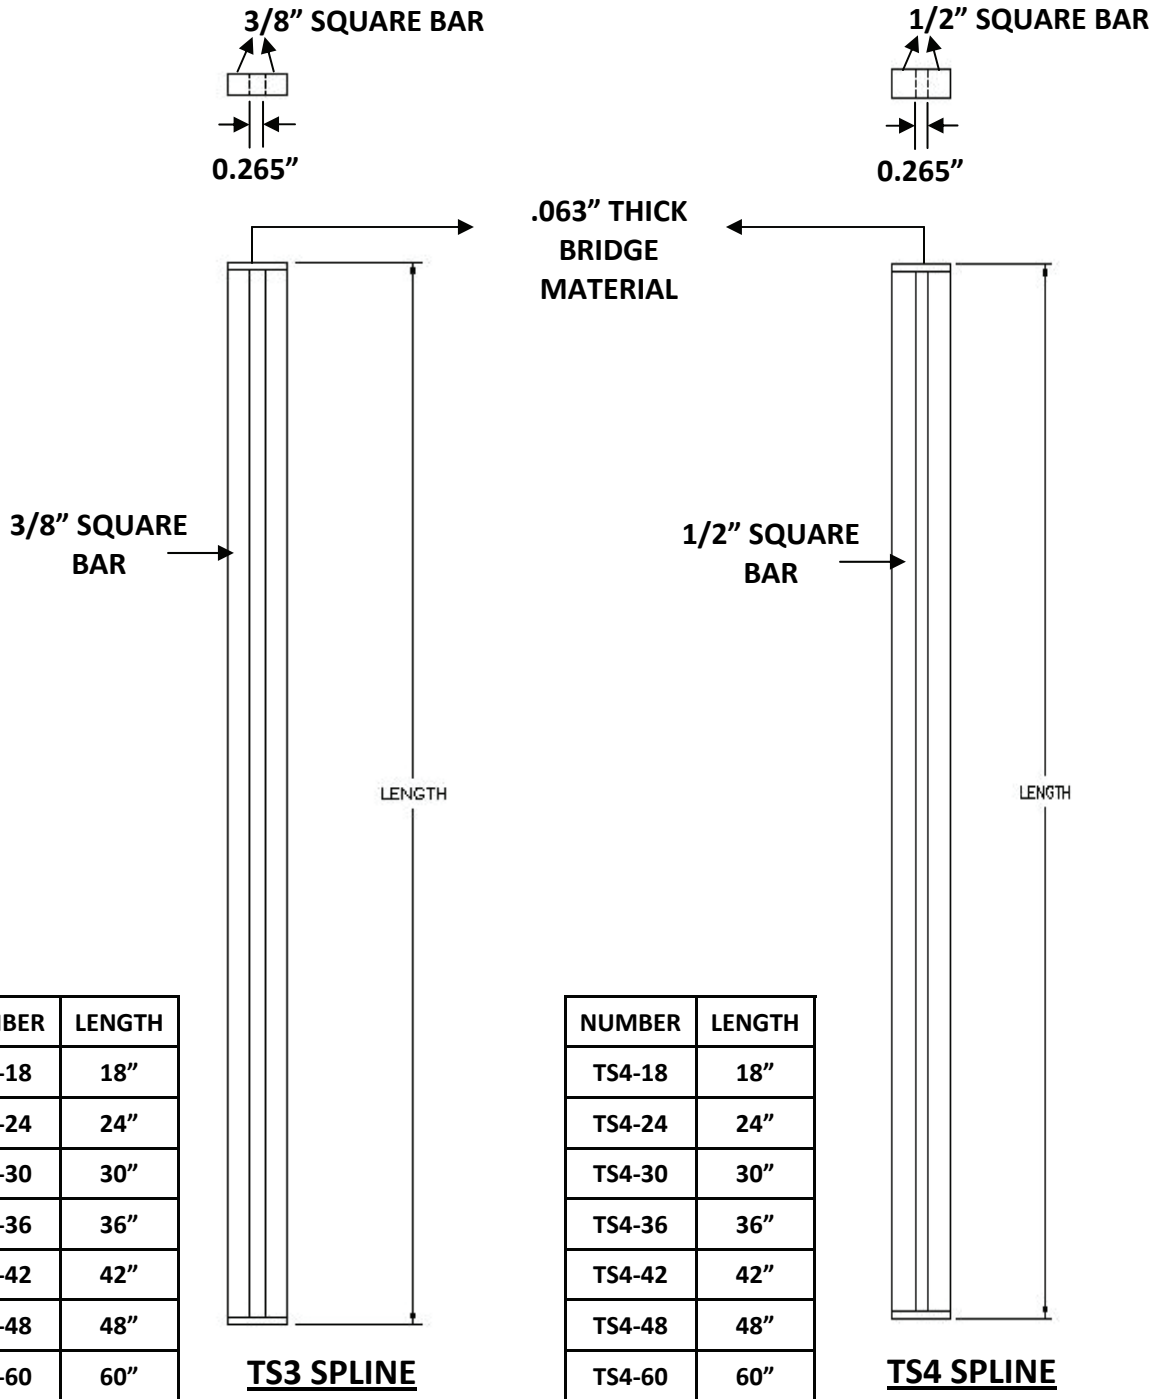

TITANIUM SPLINES

- AVAILABLE IN BOTH DOUBLE 3/8" SQUARE AND DOUBLE 1/2" SQUARE

****WE CAN FABRICATE TO ANY DESIRED LENGTH****