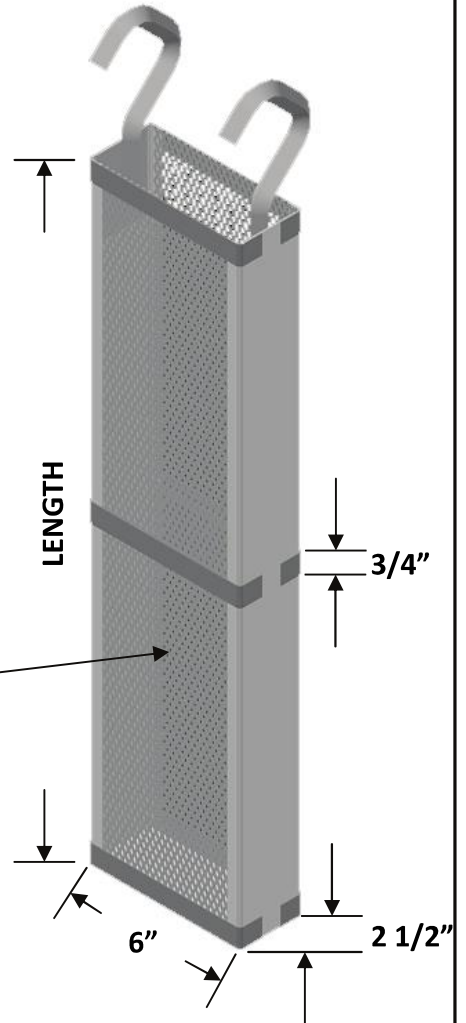

"TAB"—TITANIUM ANODE BASKET

TITANIUM ANODE BASKET

- 2 1/2" X 6" STANDARD
- SMALL FLATTENED EXPANDED (.023" THICK) OR HEAVY SMALL EXPANDED (.050" THICK)
- HOOK OPTIONS AVAILABLE DEPENDING ON AMPERAGE REQUIREMENTS

TITANIUM
ANODE
BASKET

3/8" SQ HOOK

FLATTENED
EXPANDED
1/4" X 1/2"
DIAMOND
PATTERN