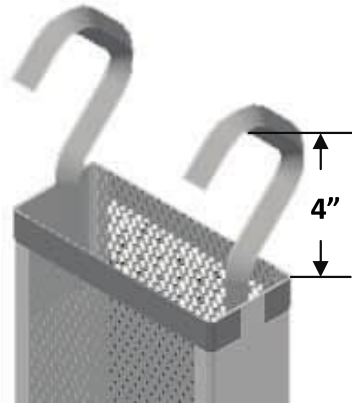

"TAB"—TITANIUM ANODE BASKET

TITANIUM ANODE BASKET

- 2 1/2" X 6" STANDARD
- SMALL FLATTENED EXPANDED (.023" THICK) OR HEAVY SMALL EXPANDED (.050" THICK)
- HOOK OPTIONS AVAILABLE DEPENDING ON AMPERAGE REQUIREMENTS

TITANIUM
ANODE
BASKET

3/8" SQ HOOK

FLATTENED
EXPANDED
1/4" X 1/2"
DIAMOND
PATTERN