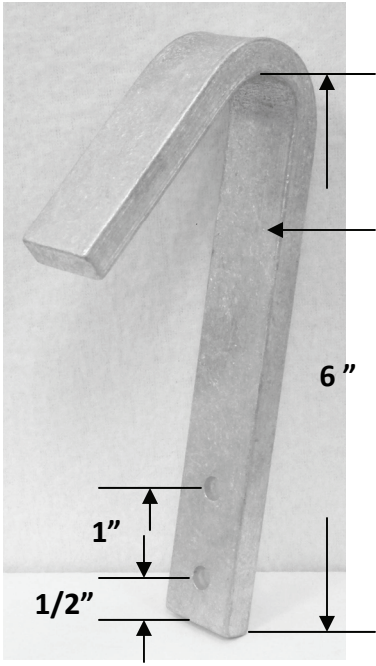

ALUMINUM HOOKS (FOR SPLINES)

AH-1

3/8" X 1"

AH-2

AH-3

3/8" X 1.5"

5/16-18 X 2"
TITANIUM HEX
HEAD BOLT, HEX
NUT, & WASHER

AH-5

FOR .75" ROUND SPLINES