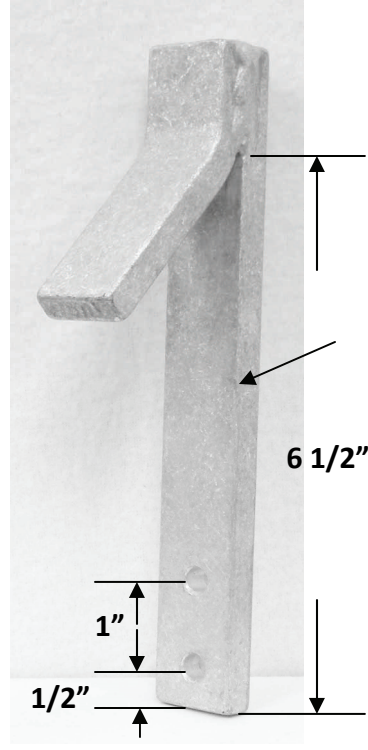

ALUMINUM HOOKS (FOR SPLINES)

AH-1

3/8" X 1"

AH-2

AH-3

3/8" X 1.5"

5/16-18 X 2"
TITANIUM HEX
HEAD BOLT, HEX
NUT, & WASHER

AH-5

FOR .75" ROUND SPLINES