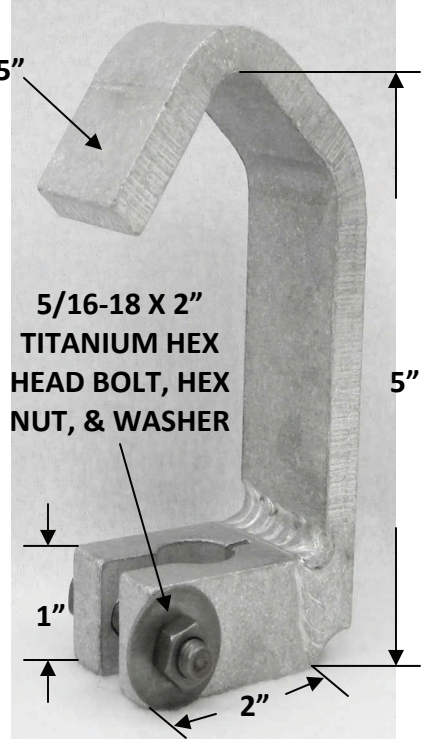

ALUMINUM HOOKS (FOR SPLINES)

AH-1

3/8" X 1"

AH-2

AH-3

3/8" X 1.5"

5/16-18 X 2"
TITANIUM HEX
HEAD BOLT, HEX
NUT, & WASHER

AH-5

FOR .75" ROUND SPLINES