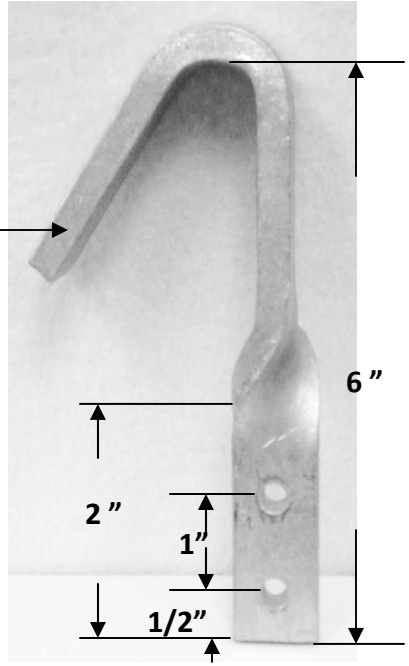

ALUMINUM HOOKS (FOR SPLINES)

AH-1

3/8" X 1"

AH-2

AH-3

3/8" X 1.5"

5/16-18 X 2"
TITANIUM HEX
HEAD BOLT, HEX
NUT, & WASHER

AH-5

FOR .75" ROUND SPLINES