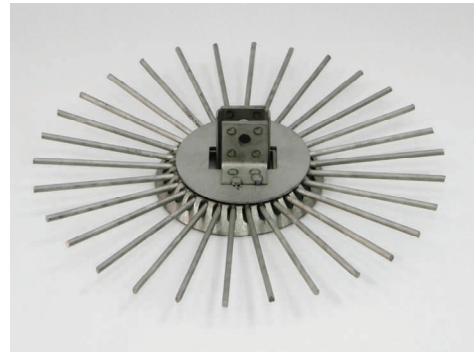

"DW" STYLE DISC

STANDARD WIRE PIN DISC

- AVAILABLE WITH 10, 20, AND 30 STATIONS.
- 1/8" WIRE STATIONS

30 FINGER

30 FINGER
W/B COLLAR

COLLAR STYLES:

A-COLLAR TO FIT DOUBLE 3/8" SQ SPLINE

B-COLLAR TO FIT DOUBLE 1/2" SQ SPLINE

C6-COLLAR TO FIT 3/4" ROUND SPLINE

E1-COLLAR TO FIT 3/4" ROUND SPLINE

DISK STYLE	A-COLLAR	B-COLLAR	C6-COLLAR	E1 COLLAR
DW-10	DW-A-10	DW-B-10	DW-C6-10	DW-E1-10
DW-20	DW-A-20	DW-B-20	DW-C6-20	DW-E1-20
DW-30	DW-A-30	DW-B-30	DW-C6-30	DW-E1-30