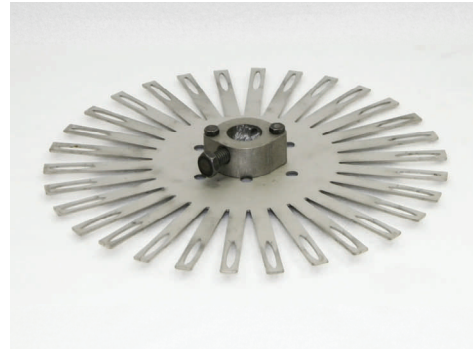

“DF” STYLE DISC W/ SLOTTED FINGER

STANDARD FLAT SLOTTED FINGER DISC

- AVAILABLE IN 0.050” AND 0.060” MATERIAL THICKNESS WITH 30 STATIONS.
- 8 7/8” DIAMETER

30 FINGER

**30 FINGER
W/C6 COLLAR**

COLLAR STYLES:

- A-COLLAR TO FIT DOUBLE 3/8” SQ SPLINE
- B-COLLAR TO FIT DOUBLE 1/2” SQ SPLINE
- C6-COLLAR TO FIT 3/4” ROUND SPLINE
- E1-COLLAR TO FIT 3/4” ROUND SPLINE

DISC STYLE	A-COLLAR	B-COLLAR	C6-COLLAR	E1 COLLAR
DF-050-20-SF	DF-A-050-20-SF	DF-B-050-20-SF	DF-C6-050-20-SF	DF-E1-050-20-SF
DF-050-30-SF	DF-A-050-30-SF	DF-B-050-30-SF	DF-C6-050-30-SF	DF-E1-050-30-SF
DF-060-20-SF	DF-A-060-20-SF	DF-B-060-20-SF	DF-C6-060-20-SF	DF-E1-060-20-SF
DF-060-30-SF	DF-A-060-30-SF	DF-B-060-30-SF	DF-C6-060-30-SF	DF-E1-060-30-SF