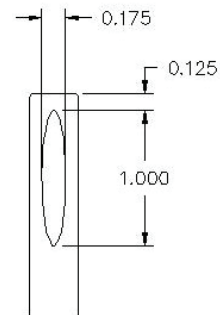

“DF” STYLE DISC W/ SLOTTED FINGER

STANDARD FLAT SLOTTED FINGER DISC

- AVAILABLE IN 0.050” AND 0.060” MATERIAL THICKNESS WITH 30 STATIONS.
- 8 7/8” DIAMETER

30 FINGER

**30 FINGER
W/C6 COLLAR**

COLLAR STYLES:

- A-COLLAR TO FIT DOUBLE 3/8” SQ SPLINE
- B-COLLAR TO FIT DOUBLE 1/2” SQ SPLINE
- C6-COLLAR TO FIT 3/4” ROUND SPLINE
- E1-COLLAR TO FIT 3/4” ROUND SPLINE

DISC STYLE	A-COLLAR	B-COLLAR	C6-COLLAR	E1 COLLAR
DF-050-20-SF	DF-A-050-20-SF	DF-B-050-20-SF	DF-C6-050-20-SF	DF-E1-050-20-SF
DF-050-30-SF	DF-A-050-30-SF	DF-B-050-30-SF	DF-C6-050-30-SF	DF-E1-050-30-SF
DF-060-20-SF	DF-A-060-20-SF	DF-B-060-20-SF	DF-C6-060-20-SF	DF-E1-060-20-SF
DF-060-30-SF	DF-A-060-30-SF	DF-B-060-30-SF	DF-C6-060-30-SF	DF-E1-060-30-SF