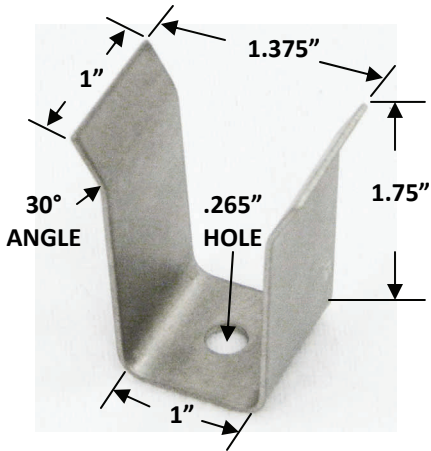

TITANIUM CLIPS AND CLAMPS

CL-11

AVAILABLE IN .050" AND .060"

CL-11-050

CL-11-060

CL-45

AVAILABLE IN .050" AND .060"

CL-45-050

CL-45-060

CL-12

AVAILABLE IN .040" AND .050"

CL-12-040

CL-12-050

CL-48

AVAILABLE IN .040" AND .050"

CL-48-040

CL-343-060

TITANIUM CLIPS AND CLAMPS

CL-121

AVAILABLE IN .050" AND .060"

CL-121-050

CL-121-060

CL-420

AVAILABLE IN .050" AND .060"