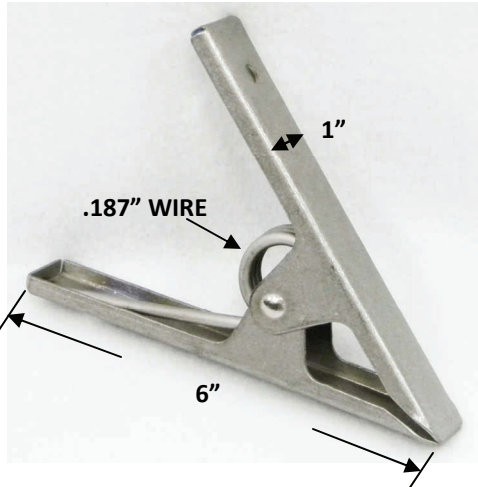

TITANIUM CLIPS AND CLAMPS

AVAILABLE IN .050" AND .060"

CL-121-050

CL-121-060

AVAILABLE IN .050" AND .060"

CL-420-050

CL-420-060

CL-500-6