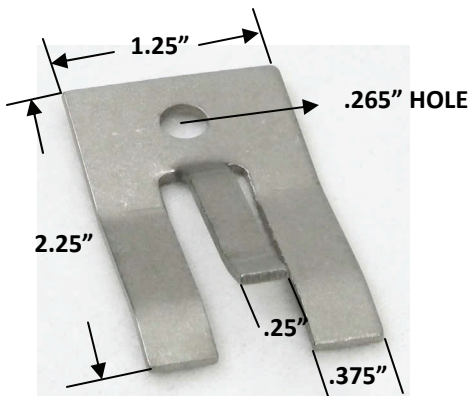

TITANIUM CLIPS AND CLAMPS

CL-11

AVAILABLE IN .050" AND .060"

CL-11-050

CL-11-060

CL-45

AVAILABLE IN .050" AND .060"

CL-45-050

CL-45-060

CL-12

AVAILABLE IN .040" AND .050"

CL-12-040

CL-12-050

CL-48

AVAILABLE IN .040" AND .050"

CL-48-040

CL-341

AVAILABLE IN .050" AND .060"

CL-341-050

CL-341-060

CL-326

CL-343

AVAILABLE IN .050" AND .060"

CL-343-050

CL-343-060

TITANIUM CLIPS AND CLAMPS

CL-121

AVAILABLE IN .050" AND .060"

CL-121-050

CL-121-060

CL-420

AVAILABLE IN .050" AND .060"