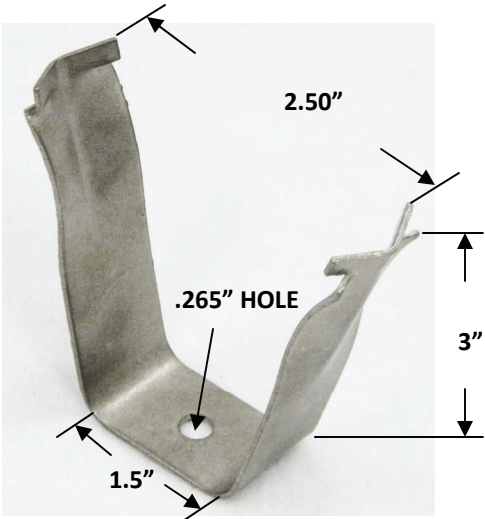

CL-343-060

TITANIUM CLIPS AND CLAMPS

CL-121

AVAILABLE IN .050" AND .060"

CL-121-050

CL-121-060

CL-420

AVAILABLE IN .050" AND .060"