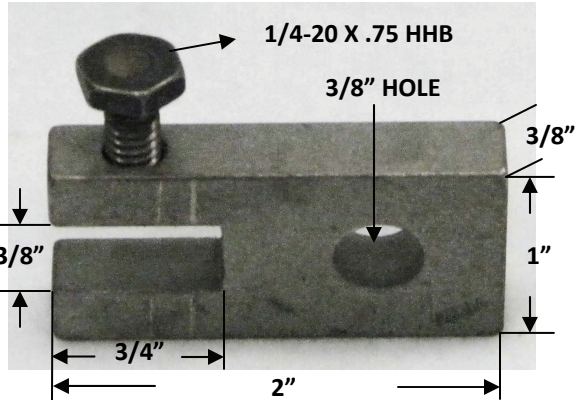

TITANIUM CLIPS AND CLAMPS

CL-214