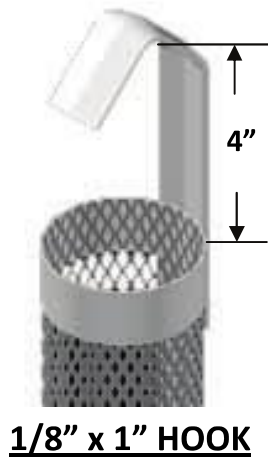

“BAB”—BALL ANODE BASKET

BALL ANODE BASKET

- 2 1/2" DIAMETER STANDARD
- SMALL FLATTENED EXPANDED (.023" THICK) OR HEAVY SMALL EXPANDED (.050" THICK)
- HOOK OPTIONS AVAILABLE DEPENDING ON AMPERAGE REQUIREMENTS

BALL ANODE BASKET

FLATTENED
EXPANDED
1/4" X 1/2"
DIAMOND
PATTERN