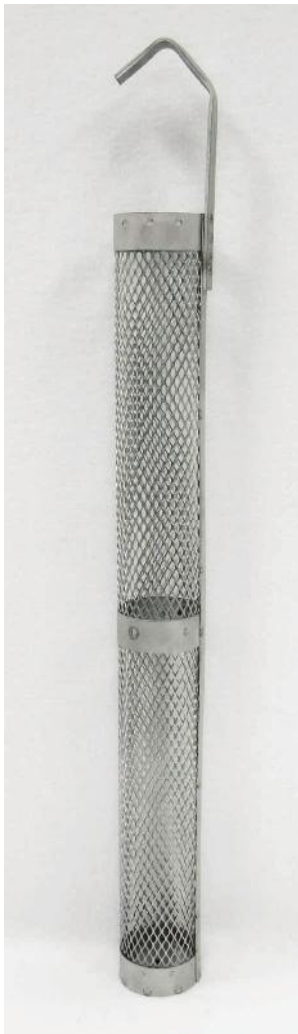

“BAB”—BALL ANODE BASKET

BALL ANODE BASKET

- 2 1/2" DIAMETER STANDARD
- SMALL FLATTENED EXPANDED (.023" THICK) OR HEAVY SMALL EXPANDED (.050" THICK)
- HOOK OPTIONS AVAILABLE DEPENDING ON AMPERAGE REQUIREMENTS

BALL ANODE BASKET

FLATTENED
EXPANDED
1/4" X 1/2"
DIAMOND
PATTERN